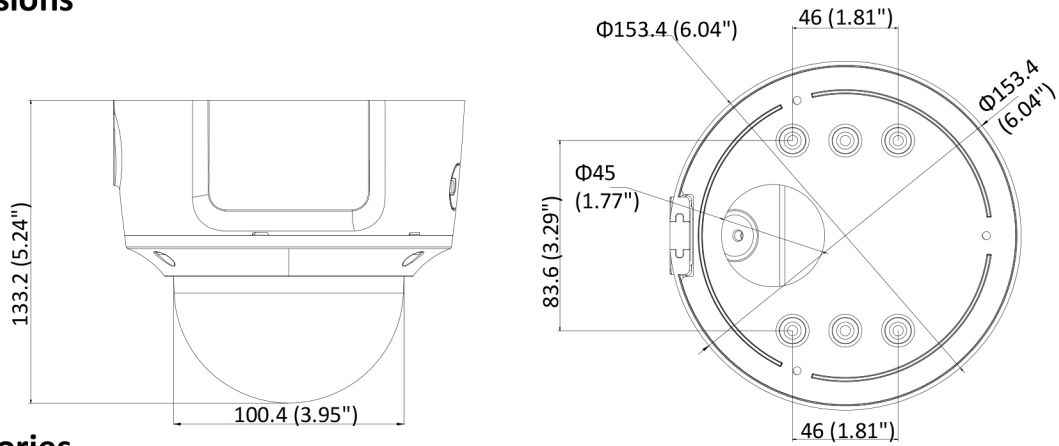

Specifications

Camera	
Image Sensor	1/2.5" Progressive Scan CMOS
Min. Illumination	Color: 0.01 Lux @ (F1.2, AGC ON), 0.018 Lux @ (F1.6, AGC ON), 0 Lux with IR
Shutter Speed	1/3 s to 1/100,000 s
Slow Shutter	Yes
Day & Night	IR Cut Filter
Digital Noise Reduction	3D DNR
WDR	120dB
3-Axis Adjustment	Pan: 0° to 355°, tilt: 0° to 75°, rotate: 0° to 355°
Lens	
Focal Length	2.8 to 12 mm
Lens Type	Motorized
Aperture	F1.6
Focus	Auto
FOV	Horizontal field of view: 105° to 34.5° Vertical field of view: 55° to 19° Diagonal field of view: 125° to 40°
Lens Mount	Φ14
IR	
IR Range	Up to 30 m
Wavelength	850nm
Compression Standard	
Video Compression	Main stream: H.265/H.264 Sub-stream: H.265/H.264/MJPEG Third stream: H.265/H.264
H.264 Type	Main Profile/High Profile
H.264+	Main stream supports
H.265 Type	Main Profile
H.265+	Main stream supports
Video Bit Rate	32 Kbps to 16 Mbps
Audio Compression	G722.1/G.711/G726/MP2L2/PCM/MP3
Audio Bit Rate	64Kbps(G.711)/16Kbps(G.722.1)/16Kbps(G.726)/32-192Kbps(MP2L2)/8Kbps-320Kbps(MP3)
Smart Feature-set	
Smart Event	Line crossing detection, intrusion detection, face detection
Basic Event	Motion detection, video tampering alarm, exception (network disconnected, IP address conflict, illegal login, HDD full, HDD error)
Linkage Method	Trigger recording: memory card, network storage, pre-record and post-record Trigger captured pictures uploading: FTP, HTTP, NAS, Email Trigger notification: HTTP, ISAPI, alarm output, Email
Region of Interest	Support 1 fixed region for main stream and sub-stream
Image	
Max. Resolution	3840 × 2160
Main Stream	50Hz: 12.5 fps (3840 × 2160), 20fps (3072 × 1728), 25 fps (2560 × 1440, 1920 × 1080, 1280 × 720) 60Hz: 15 fps (3840 × 2160), 20fps (3072 × 1728), 30 fps (2560 × 1440, 1920 × 1080, 1280 × 720)

Protection Level	IP66, IK10
Material	Metal
Dimensions	Φ 153.4 × 133.2 mm (Φ 6.04" × 5.24")
Weight	Camera: 1287 g (2.8 lb.)

Dimensions

Accessories

Unit: mm(inch)

DS-1471ZJ-155
Pendant Mount

DS-1473ZJ-155
Wall Mount